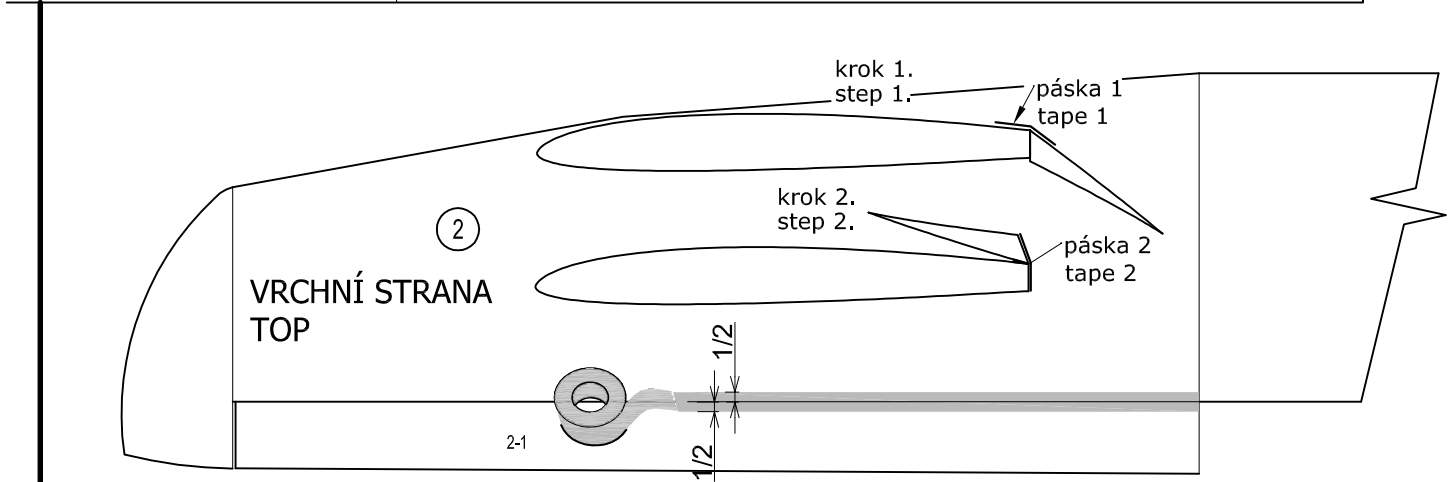

GB - USA		Parts list			
Part #	Part name	Material, dimensions	Loose	In bag	Spare parts
	building instruction		1	-	
1A	fuselage front part	fibreglass	1	-	020129-1A
1B	fuselage tube	carbon tube	1	-	020129-1B
1.1	engine mount	fibreglass 2 mm	-	1	020191-1C
1.2	servo tray rudder + elevator	plywood 4 x 33 x 65 mm	-	1	020129-1.2
1.6	tail skid	fibreglass 1 mm	-	1	02073-1-6
2	wing	balsa assembly	2	-	020129-2
2.1	aileron	balsa	2	-	
2.11	flap	balsa	2	-	
2-11A	flaps coupler	fibreglass Ø2 x 20 mm	-	1	6BI21827
24	wing joiner	carbon Ø6 x 160 mm	-	1	020129-24
2.2	wing fixing screw	screw M4 x 25 mm	-	2	020SCM425
2.21	centering pin	fibreglass Ø2 x 20 mm	-	1	6BI21827
2.3	captive nut	M4	-	2	1022 AL
2.31	nut mount	plywood 3 x 25 x 31 mm	-	1	020129-2,31
2.4	servo mount	plywood 8x10; 8x12mm	-	2+2	020129-2.4
2.41	wing servo cover	ABS plastic	-	1	05018-6
2.5	aileron pushrod	piano wire M2 x 31 mm	-	2	zavit2025
2.51	flap pushrod	piano wire M2 x 31 mm	-	1	zavit2025
2.6	clevis	MPJ 2100	-	4	2100
2.61	flap clevis	MPJ 2140, nut M2, MPJ2408	-	1+1+1	1312141+0102 92+2408
2.8	aileron horn	fibreglass plate 1 mm	-	2	05056
2.81	flap horn	fibreglass plate 1 mm	-	1	5073281
3	V-tail	balsa assembly	1	-	020129-3
3.5	V-tail link	bowden Ø2 mm L=750mm, piano wire Ø0,8 mm L= 800mm	2+2	-	M2V1500 DO1508
3.6	thread coupler	MPJ 2014	-	2	2014 BR
3.7	clevis	MPJ 2100	-	2	2100
3.8	V-tail horn	fibreglass plate 1 mm	-	2	05068
5	fuselage servo cover	fibreglass	1	-	020129-1.1
6	canopy	carbon	1	-	020129-6
6.1	canopy fixing	fibreglass Ø2x20 mm, plywood 1,5x6x10, Velcro 12x20mm	-	1+1+1	
7	stickers		1		020129-7

RECOMMENDED EQUIPMENT				
		Pieces		Item No. www.topmodekz.com
transmitter	5 channel			
receiver	5 channel			
servo	HS-53	2	for ailerons	1HI30123-1x
	HS-65MG	1	for flaps	1HI3022-1x
	HS-55	2	for elevator & rudder	1HI3015
motor	MEGA RC F5-J	1		20400905F5J
controller	SPIN 33 PRO	1		1RC23202
spinner	TURBO 36/3,17/8	1		0201552
propeller	CAMcarbon 10x6"	1		723428
battery	2S LiPol 1,3-1,8Ah	1		

ATTENTION!

This model construction kit is not a toy and is not suitable for children under the age of 14. Incorrect use of this model could cause material damage or personal injury.

You are fully responsible for your actions when you use this model.

Fly at a safe distance from occupied zones.

Before switching on the radio, be sure, that no one else is using the same frequency as you !

Before first take-off check up please the center of gravity, the sense and size of the control surface angle and if model aeroplane parts aren't crooked.

The reparation is possible through the use of hot-air dryer.