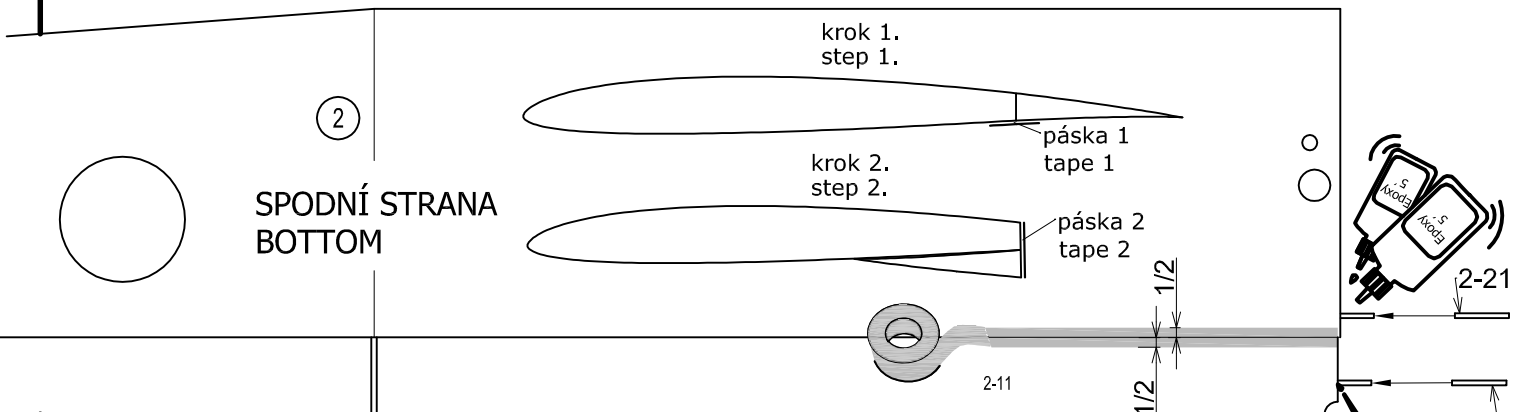

GB - USA		Parts list			
Part #	Part name	Material, dimensions	Loose	In bag	Spare parts
	building instruction		1	-	
1A	fuselage front part	fibreglass	1	-	020129-1A
1B	fuselage tube	carbon tube	1	-	020129-1B
1.1	engine mount	fibreglass 2 mm	-	1	020191-1C
1.2	servo tray rudder + elevator	plywood 4 x 33 x 65 mm	-	1	020129-1.2
1.6	tail skid	fibreglass 1 mm	-	1	02073-1-6
2	wing	balsa assembly	2	-	020129-2
2.1	aileron	balsa	2	-	
2.11	flap	balsa	2	-	
2-11A	flaps coupler	fibreglass Ø2 x 20 mm	-	1	6BI21827
24	wing joiner	carbon Ø6 x 160 mm	-	1	020129-24
2.2	wing fixing screw	screw M4 x 25 mm	-	2	020SCM425
2.21	centering pin	fibreglass Ø2 x 20 mm	-	1	6BI21827
2.3	captive nut	M4	-	2	1022 AL
2.31	nut mount	plywood 3 x 25 x 31 mm	-	1	020129-2,31
2.4	servo mount	plywood 8x10; 8x12mm	-	2+2	020129-2.4
2.41	wing servo cover	ABS plastic	-	1	05018-6
2.5	aileron pushrod	piano wire M2 x 31 mm	-	2	zavit2025
2.51	flap pushrod	piano wire M2 x 31 mm	-	1	zavit2025
2.6	clevis	MPJ 2100	-	4	2100
2.61	flap clevis	MPJ 2140, nut M2, MPJ2408	-	1+1+1	1312141+0102 92+2408
2.8	aileron horn	fibreglass plate 1 mm	-	2	05056
2.81	flap horn	fibreglass plate 1 mm	-	1	5073281
3	V-tail	balsa assembly	1	-	020129-3
3.5	V-tail link	bowden Ø2 mm L=750mm, piano wire Ø0,8 mm L= 800mm	2+2	-	M2V1500 DO1508
3.6	thread coupler	MPJ 2014	-	2	2014 BR
3.7	clevis	MPJ 2100	-	2	2100
3.8	V-tail horn	fibreglass plate 1 mm	-	2	05068
5	fuselage servo cover	fibreglass	1	-	020129-1.1
6	canopy	carbon	1	-	020129-6
6.1	canopy fixing	fibreglass Ø2x20 mm, plywood 1,5x6x10, Velcro 12x20mm	-	1+1+1	
7	stickers		1		020129-7

RECOMMENDED EQUIPMENT				
		Pieces		Item No. www.topmodekz.com
transmitter	5 channel			
receiver	5 channel			
servo	HS-53	2	for ailerons	1HI30123-1x
	HS-65MG	1	for flaps	1HI3022-1x
	HS-55	2	for elevator & rudder	1HI3015
motor	MEGA RC F5-J	1		20400905F5J
controller	SPIN 33 PRO	1		1RC23202
spinner	TURBO 36/3,17/8	1		0201552
propeller	CAMcarbon 10x6"	1		723428
battery	2S LiPol 1,3-1,8Ah	1		

ATTENTION!

This model construction kit is not a toy and is not suitable for children under the age of 14. Incorrect use of this model could cause material damage or personal injury.

You are fully responsible for your actions when you use this model.

Fly at a safe distance from occupied zones.

Before switching on the radio, be sure, that no one else is using the same frequency as you !

Before first take-off check up please the center of gravity, the sense and size of the control surface angle and if model aeroplane parts aren't crooked.

The reparation is possible through the use of hot-air dryer.