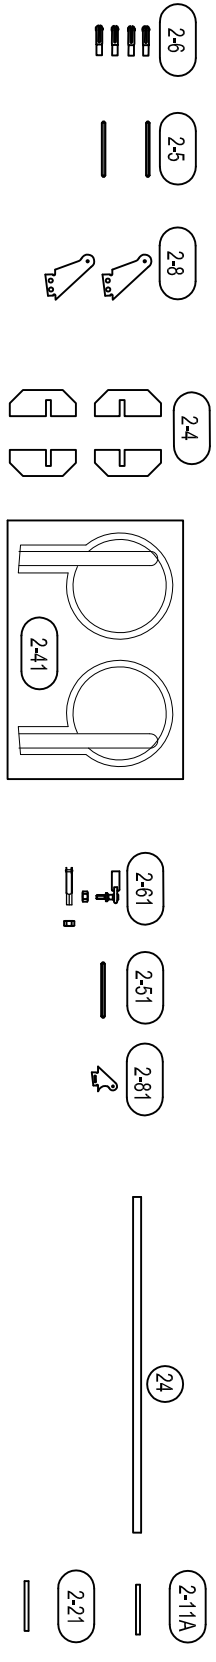

INDIAN U

© TOPMODEL CZ www.topmodelcz.com e-mail: info@topmodelcz.cz
Manufactured by TOPMODEL CZ s.r.o. 679 05 HABRŮVKA 100