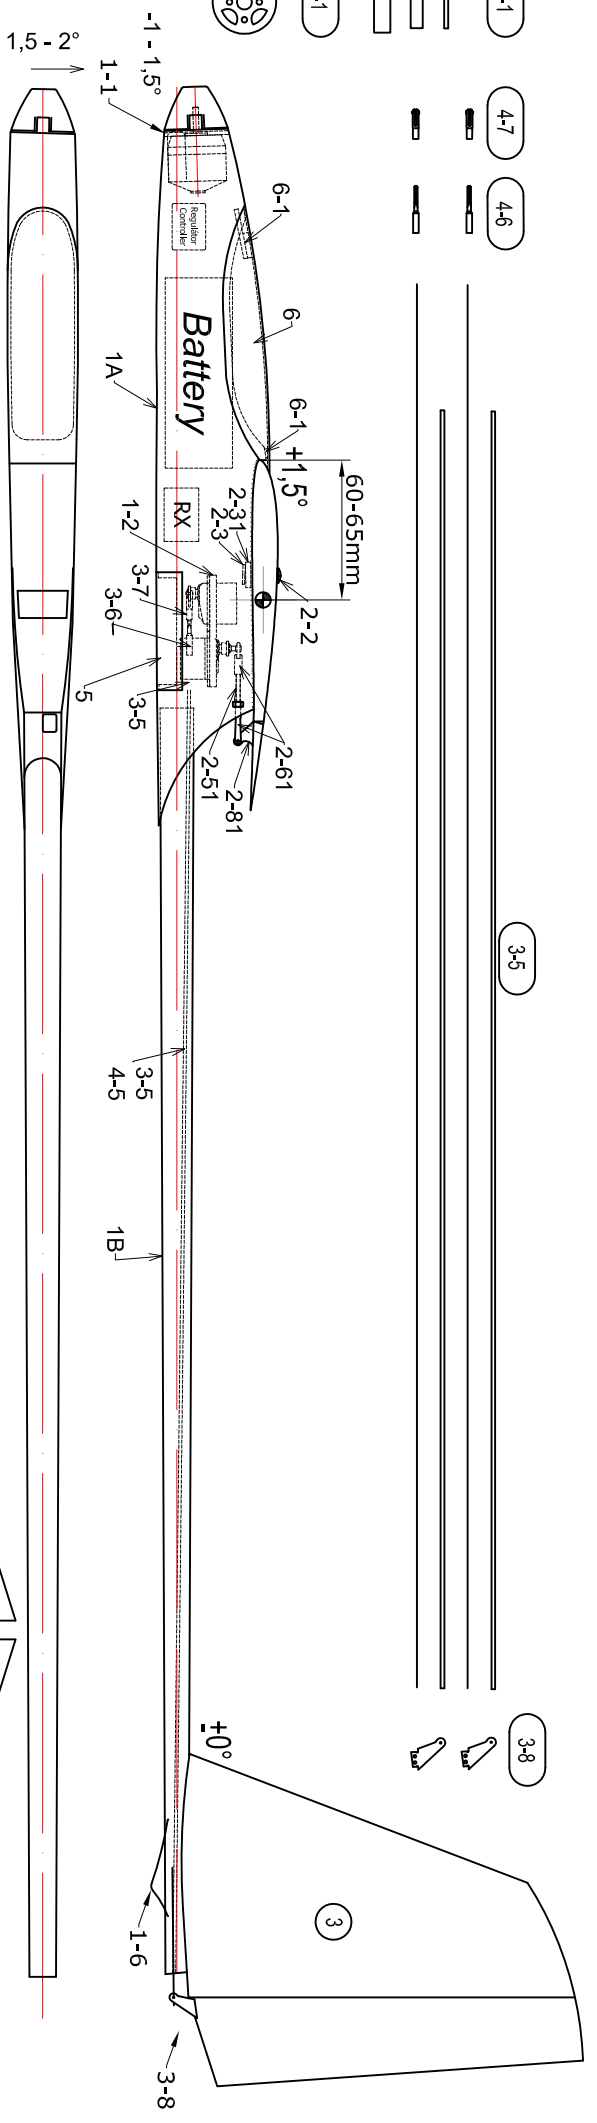

INDIAN U

© TOPMODEL CZ www.topmodelcz.com e-mail: info@topmodelcz.cz
Manufactured by TOPMODEL CZ s.r.o. 679 05 HABRŮVKA 100