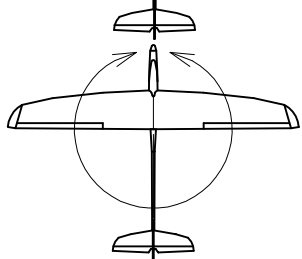

32dm²

20,3-23,5g/dm²

0,69 - 0,75 kg

5channel
with
5 servos

MEGA RC F5-J

2S Lixx 1,5 - 2Ah

MH 32

*Není-li uvedeno jinak, všechny
neoznačené míry jsou v milimetrech
UNLES STATED, ALL DIMENSIONS
ARE IN MILIMETERS*