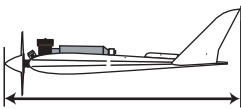

BULLIT

SPEED FLYING WING

840 mm

680 mm

29,5 dm²

0,9–1,2 kg

BELL 540

Radio req'd

GB - USA

Part #	Part name	Material, dimensions	Loose	In bag
	building instructions		01	
2	wing	balsa assembly	01	
2-A	hatch	balsa 1,5 mm	01	
2-AA	hatch support	balsa 6 mm		02
2-AB	hatch fixing	wood screw Ø 2,9x6,5 mm		02
2-1	flaperon	balsa	02	
2-4	flaperon servo mount	polyurethan		04
2-41	flaperon servo cover	ABS plastic Ø 57 mm		02
2-5	flaperon pushrod	piano wire Ø 2, length 200 mm		02
2-6	clevis + nut	MPJ2140, nut M2		02+02
2-8	flaperon horn	epoxy plate 1,5 mm		02
9-2	motor servo mount	polyurethan		02
9-21	throttle linkage	music wire Ø 1,2 x 320 mm sheath Ø 3,2 x 215 mm clevis-nut M2	01	01 1+1+1
4	fin	balsa	02	
7	stickers		01	
11	pinned hinge	MPJ2500N		06