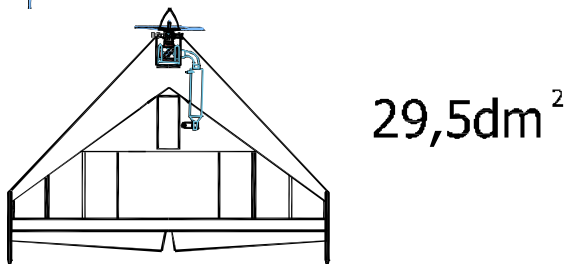

840mm

680mm

29,5dm²

0,9 - 1,2kg

BELL 540

Radio system you'll need :

- elevon - 2 servos
- motor

3,5 - 5 ccm

AXI 2820/8

3S Lixx 2,7-3,3Ah

Part #	Part name	Material/dimensions	Loose	In bag
	building instruction		01	
1-1	motor mount set	fiberglass		01
1-1E	screw	M3x12		04
1-1F	washer	steel ϕ 9		04
1-1G	nut	nut M3		04
2	wing	balsa assembly	01	
2A	hatch	balsa 1,5mm	01	
2AA	hatch support	balsa 6mm		02
2AB	hatch latch	190124827		01
2AC	support	plywood 3x15x59mm		01
2D	receiver cover	plastic 1x45x48mm		01
2-1	elevon	balsa	02	
2-3	battery tray	plywood 3x36x125mm		01
2-4	elevon servo fixing	polyurethan		04
2-41	servo cover	ABS plastic		02
2-5	elevon pushrod	steel ϕ 1,8mm		02
2-6	clevis	MPJ 2140, nut M2 (steel)		02
2-8	elevon horn	carbon plate 1,5 +0,5mm		02+02
4	fin	balsa assembly	01	
4-1	fin joiner	fiberglass 1,5x10x43		02
7	stickers		04	
9-2	motor servo mount	polyurethan		02
9-21	throttle linkage	steel ϕ 1,2x320mm		01
		sheath ϕ 3/2x215mm		01
		clevis + nut M2 stell		01+01+01
11	pinned hinge	MPJ2500		06

1010 mm
1910 mm
64 mm