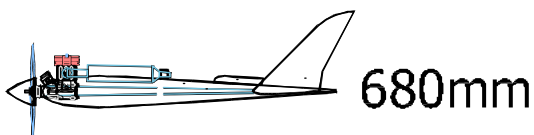

840mm

680mm

29,5dm²

0,9 - 1,2kg

BELL 540

Radio system you'll need :

- elevon - 2 servos
- motor

3,5 - 5 ccm

AXI 2820/8

3S Lixx 2,7-3,3Ah

Part #	Part name	Material/dimensions	Loose	In bag
	building instruction		01	
1-1	motor mount set	fiberglass		01
1-1E	screw	M3x12		04
1-1F	washer	steel ϕ 9		04
1-1G	nut	nut M3		04
2	wing	balsa assembly	01	
2A	hatch	balsa 1,5mm	01	
2AA	hatch support	balsa 6mm		02
2AB	hatch latch	190124827		01
2AC	support	plywood 3x15x59mm		01
2D	receiver cover	plastic 1x45x48mm		01
2-1	elevon	balsa	02	
2-3	battery tray	plywood 3x36x125mm		01
2-4	elevon servo fixing	polyurethan		04
2-41	servo cover	ABS plastic		02
2-5	elevon pushrod	steel ϕ 1,8mm		02
2-6	clevis	MPJ 2140, nut M2 (steel)		02
2-8	elevon horn	carbon plate 1,5 +0,5mm		02+02
4	fin	balsa assembly	01	
4-1	fin joiner	fiberglass 1,5x10x43		02
7	stickers		04	
9-2	motor servo mount	polyurethan		02
9-21	throttle linkage	steel ϕ 1,2x320mm		01
		sheath ϕ 3/2x215mm		01
		clevis + nut M2 stell		01+01+01
11	pinned hinge	MPJ2500		06