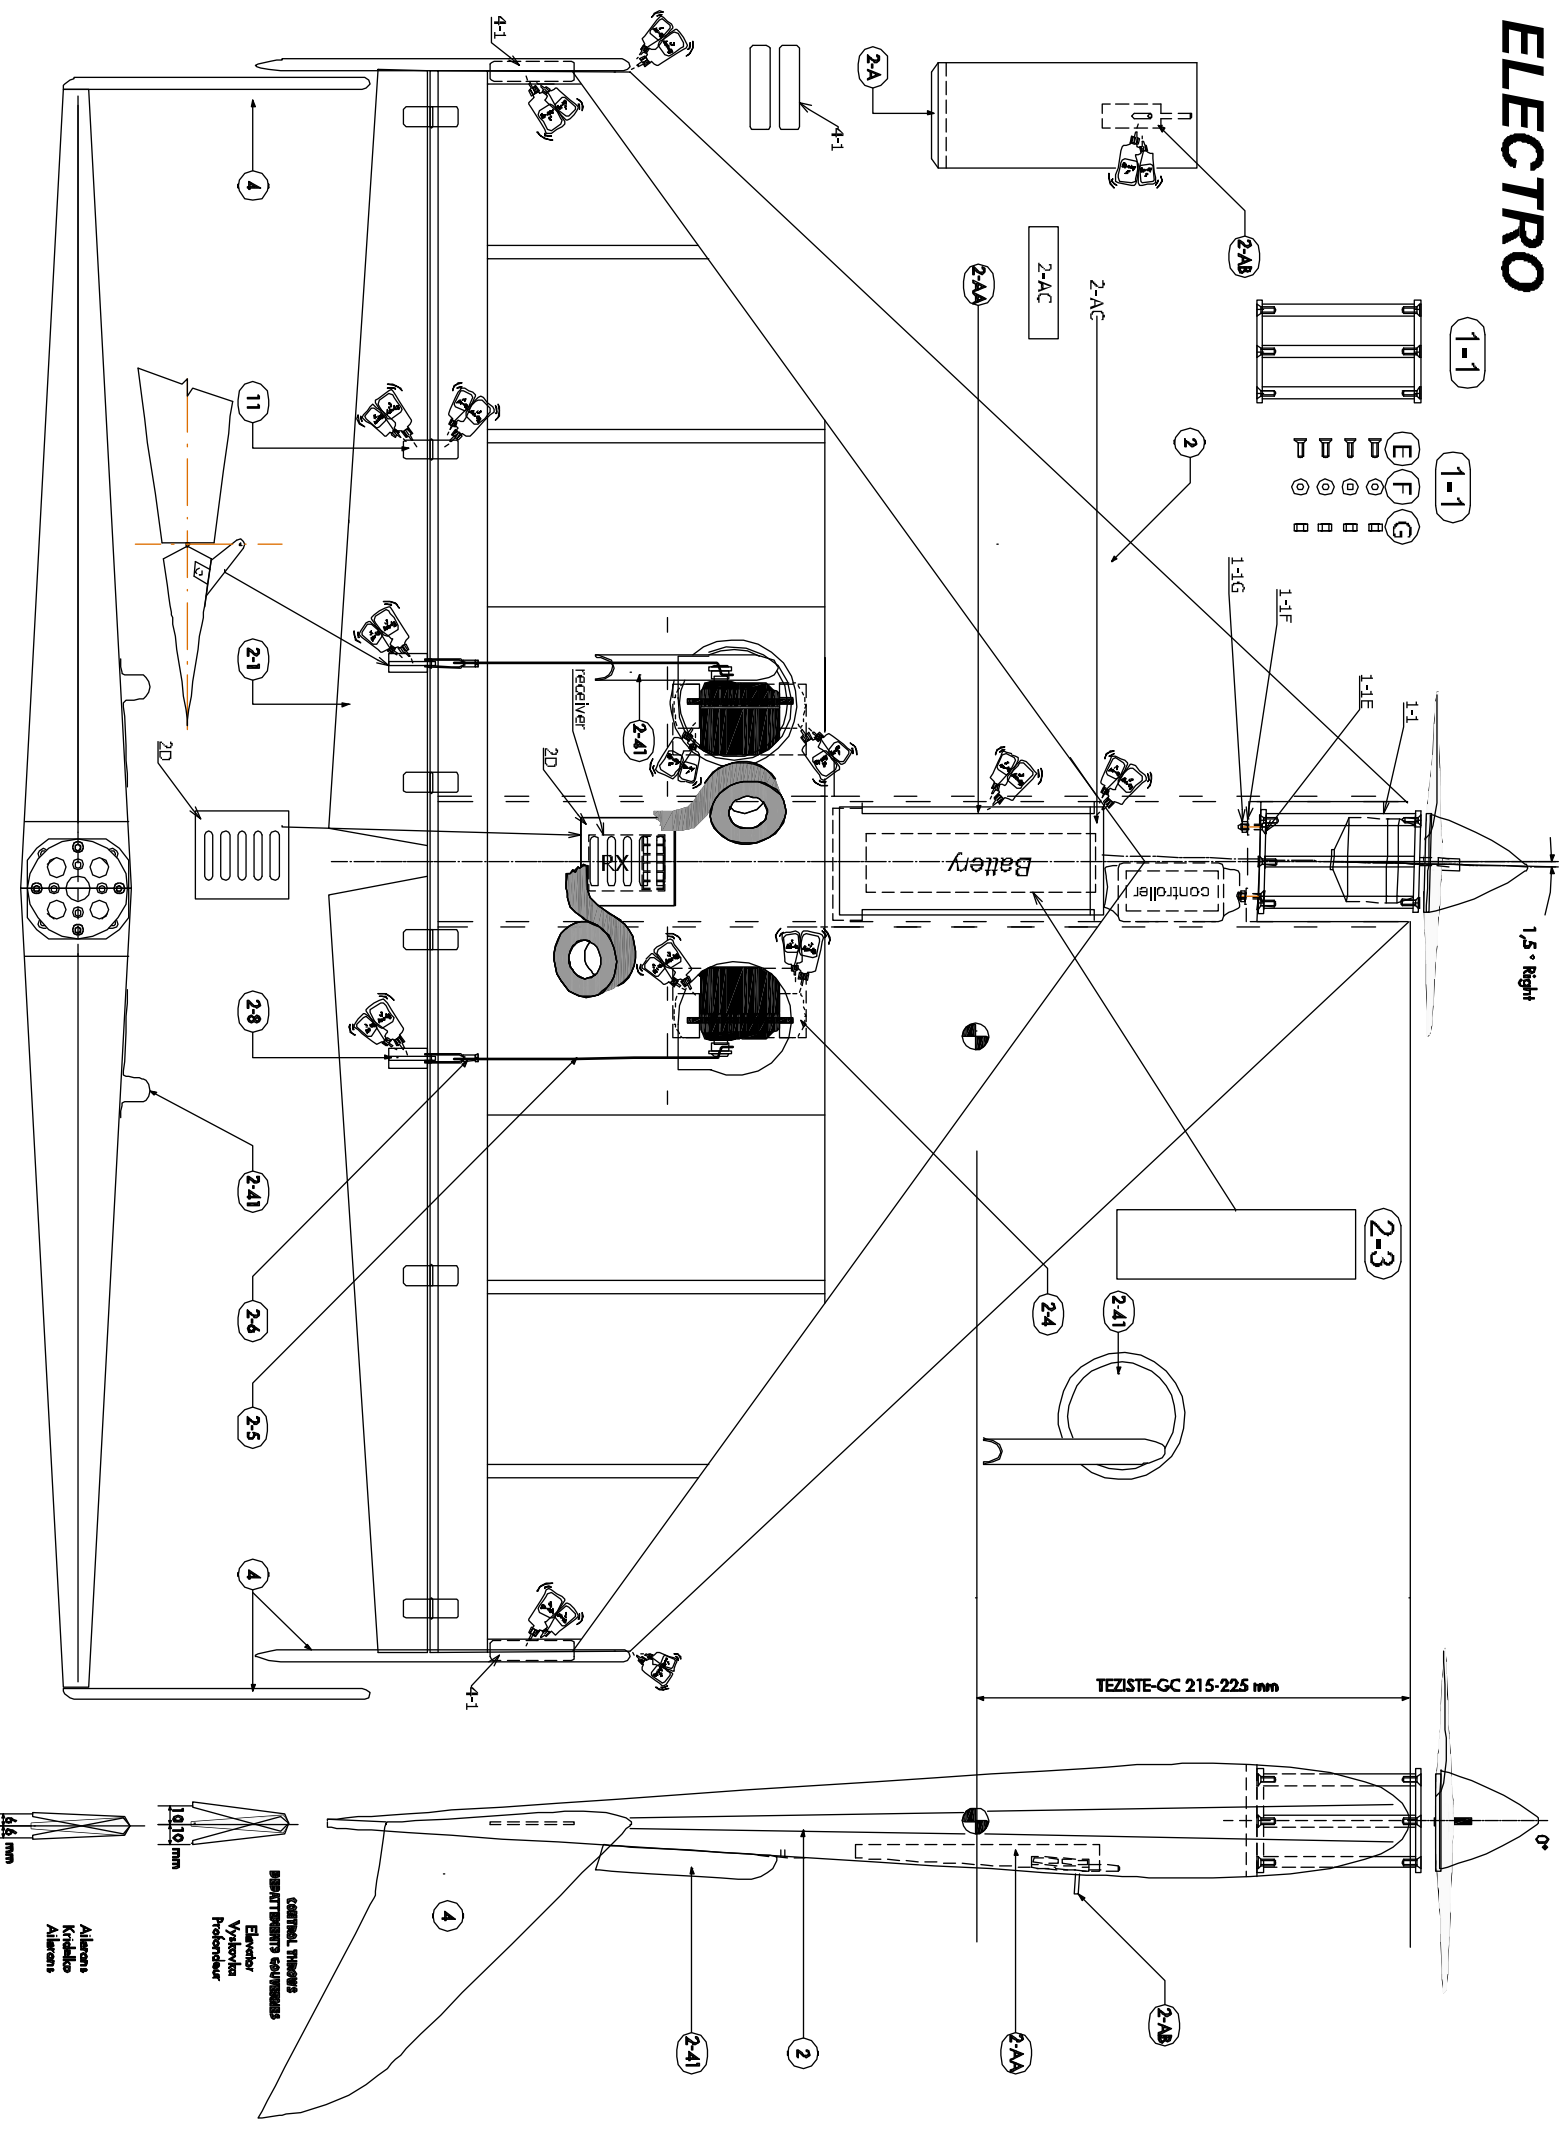

ELECTRO

Central, Motors
Elektor
Vysivka
Preludner

Ailerns
Kryshko
Ailerns

1010 mm
1910 mm
64 mm