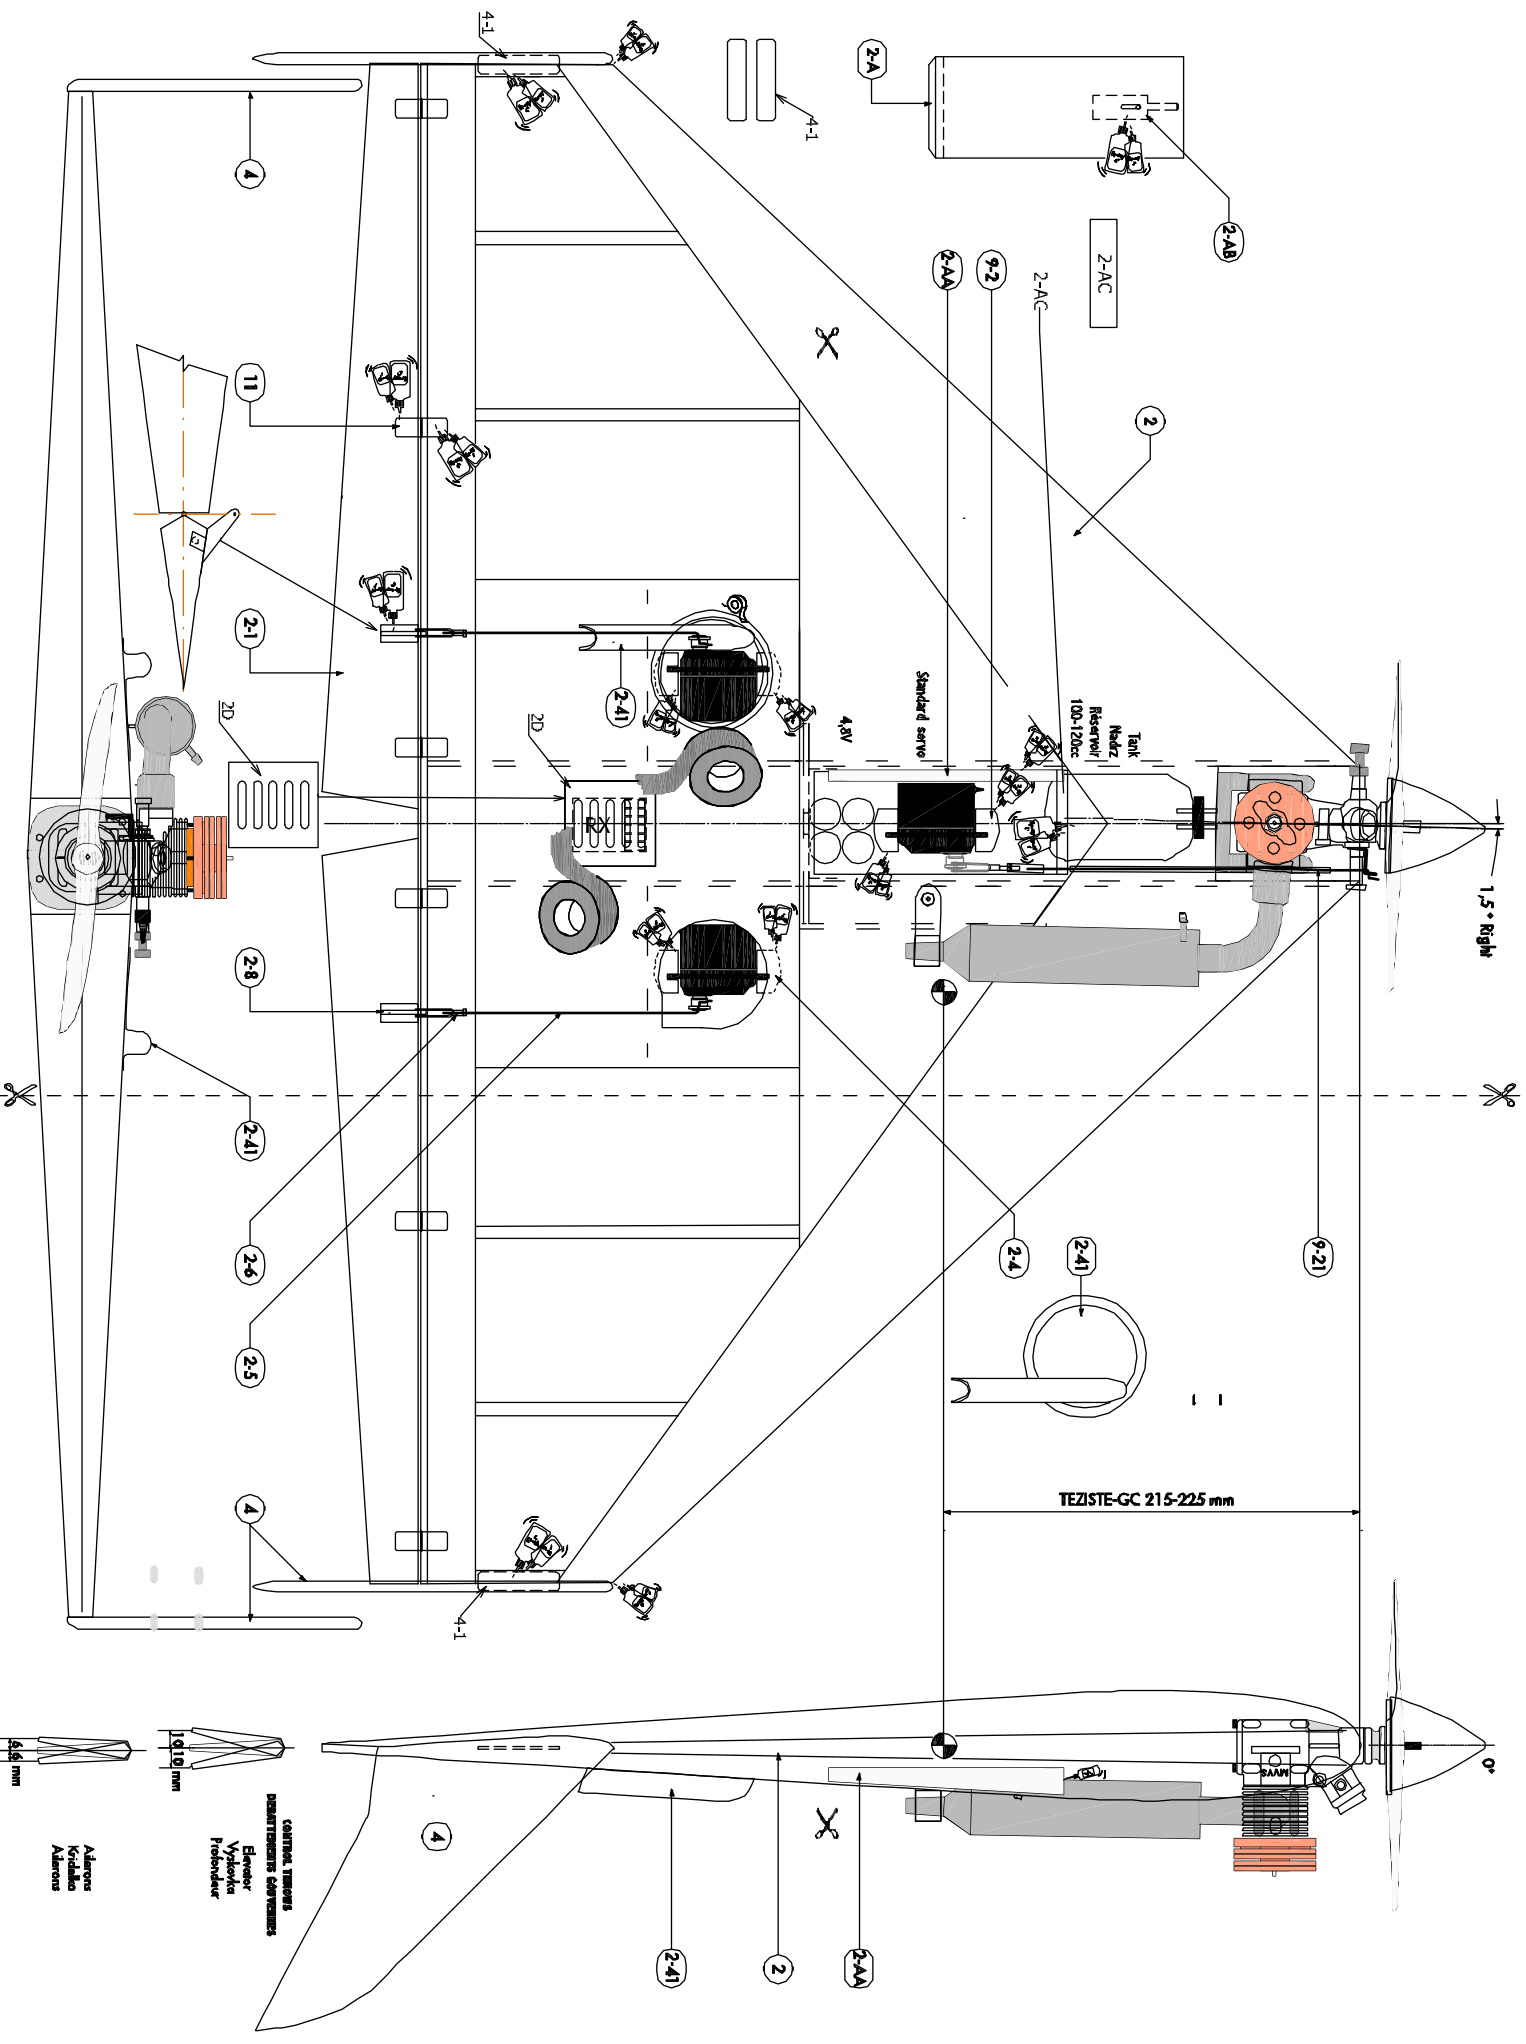

Part #	Part name	Material/dimensions	Loose	In bag
	building instruction		01	
1-1	motor mount set	fiberglass		01
1-1E	screw	M3x12		04
1-1F	washer	steel ϕ9		04
1-1G	nut	nut M3		04
2	wing	balsa assembly	01	
2A	hatch	balsa 1,5mm	01	
2AA	hatch support	balsa 6mm		02
2AB	hatch latch	190124827		01
2AC	support	plywood 3x15x59mm		01
2D	receiver cover	plastic 1x45x48mm		01
2-1	elevon	balsa	02	
2-3	battery tray	plywood 3x36x125mm		01
2-4	elevon servo fixing	polyurethan		04
2-41	servo cover	ABS plastic		02
2-5	elevon pushrod	steel ϕ1,8mm		02
2-6	clevis	MPJ 2140, nut M2 (steel)		02
2-8	elevon horn	carbon plate 1,5 +0,5mm		02+02
4	fin	balsa assembly	01	
4-1	fin joiner	fiberglass 1,5x10x43		02
7	stickers		04	
9-2	motor servo mount	polyurethan		02
9-21	throttle linkage	steel ϕ1,2x320mm		01
		sheath ϕ3/2x215mm		01
		clevis + nut M2 stell		01+01+01
11	pinned hinge	MPJ2500		06

ATTENTION!

This model construction kit is not a toy and is not suitable for children under the age of 14. Incorrect use of this model could cause material damage or personal injury. You are fully responsible for your actions when you use this model.

Fly at a safe distance from occupied zones. Before switching on the radio, be sure, that no one else is using the same frequency as you !

Before first take-off check up please the center of gravity, the sense and size of the control surface angle and if model aeroplane parts aren't crooked. The reparation is possible through the use of hot-air dryer.

1,5° Right

TEZISTE-GC 215-225 mm

КАБИНА ТИПОВА
ДОСТАВЛЯЕТСЯ СЕРВИСНОМ
ПОСТАВЩИКЕ
Броневик
Утеплитель
Прозрачник

Авторы
К.Сидорова
А.Муромов